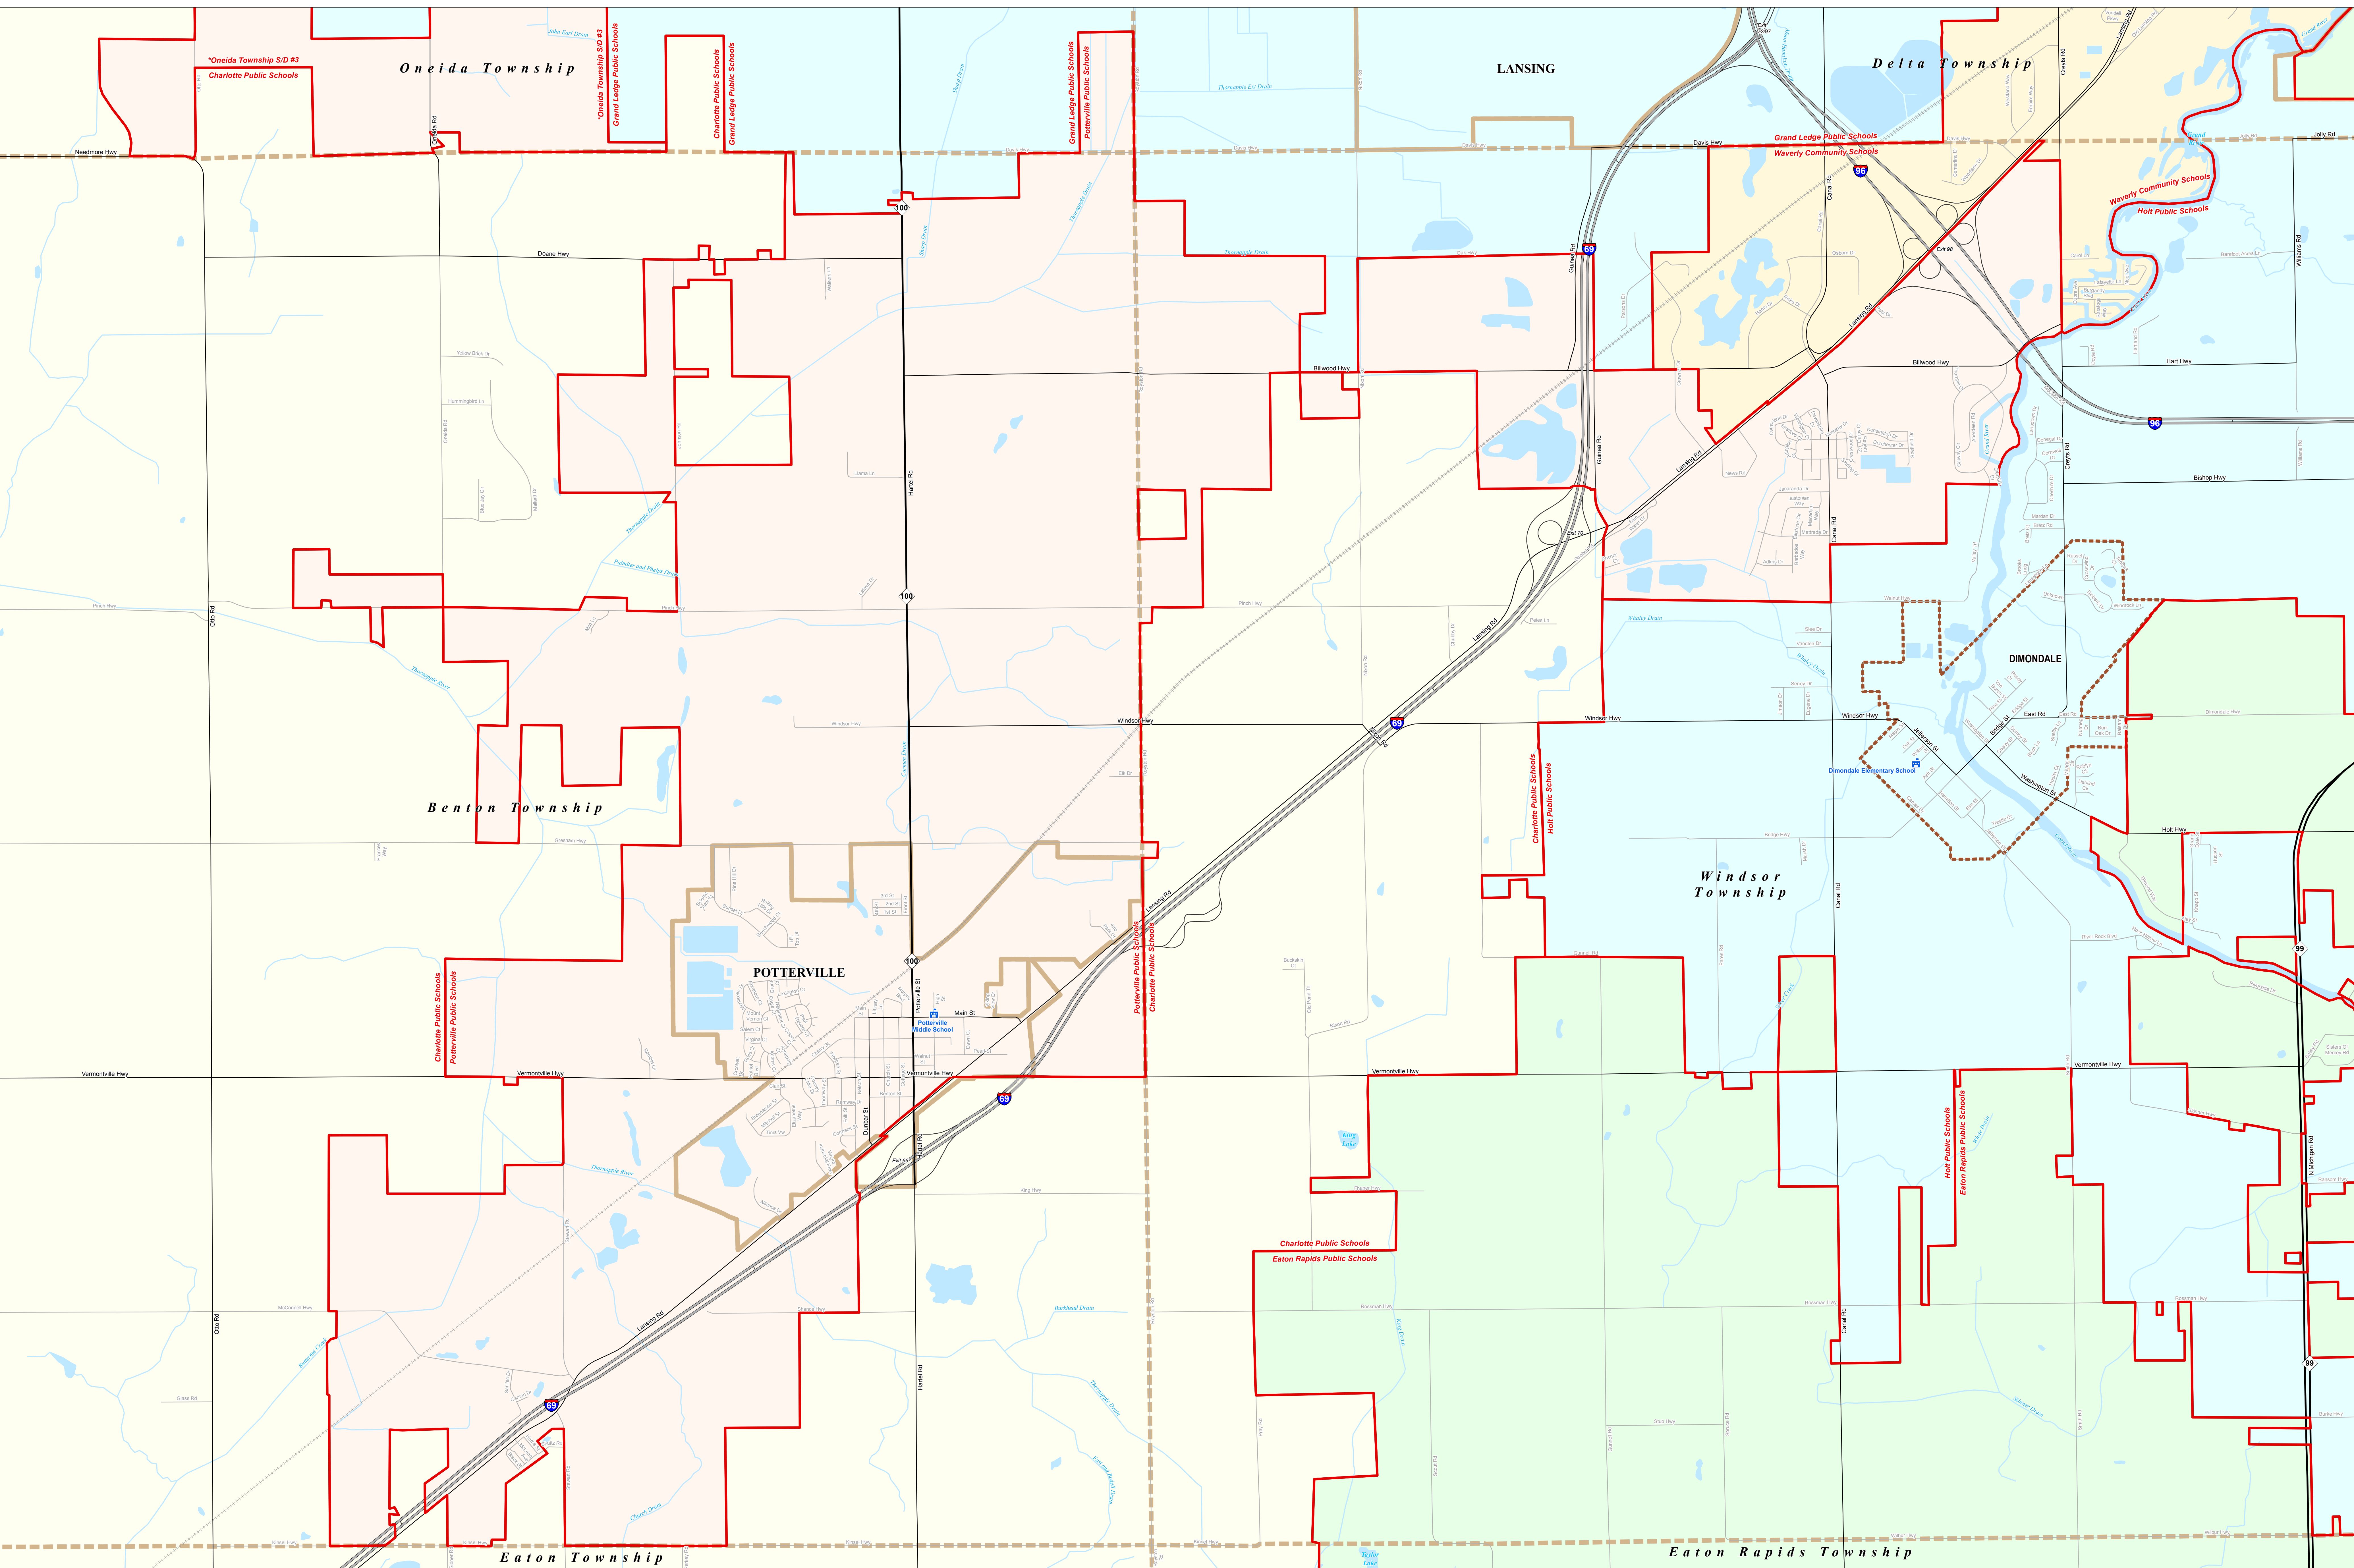

POTTERVILLE PUBLIC SCHOOLS

Eaton RESA

All information presented in this publication is in the public domain and may be reproduced, reprinted, and redistributed as desired.

Legend	
School District	School
County	Water Feature
City	River, Stream, or Drain
Township	Railroad
Village	Freeway
Census Designated Place	Primary Road
	Local Road